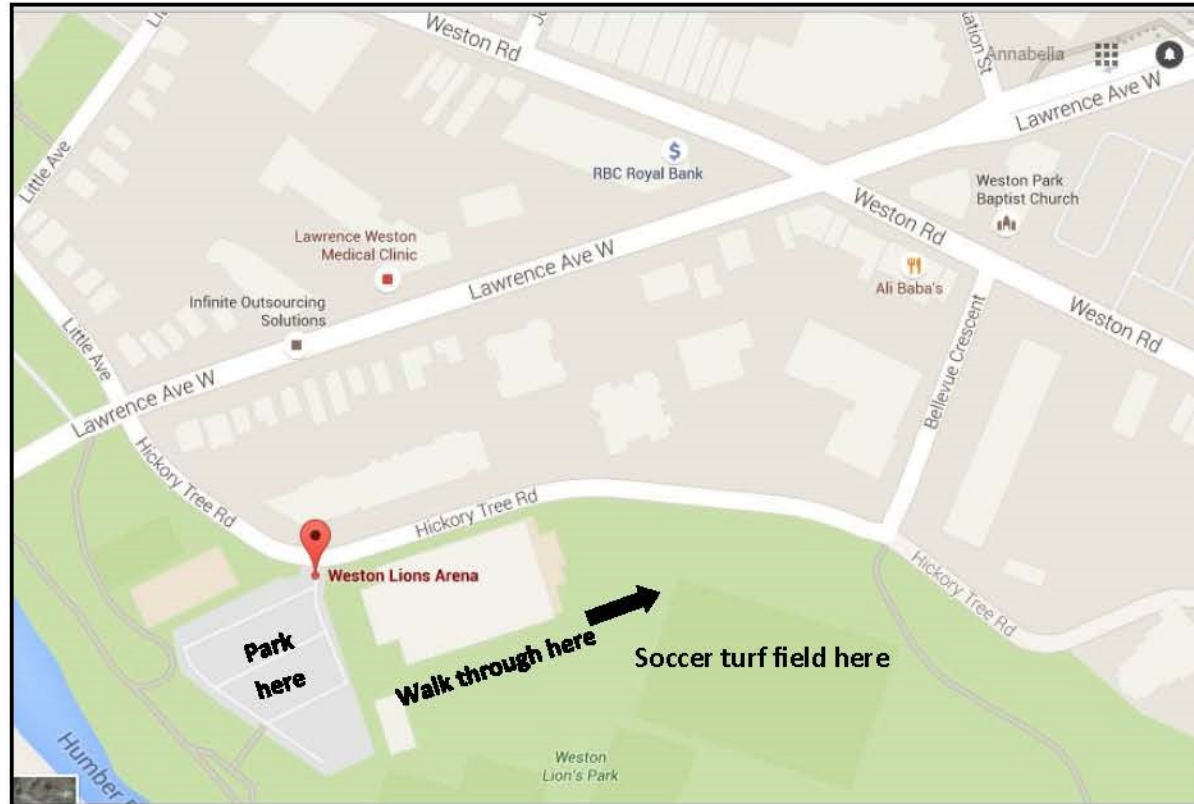

Weston Lions Outdoor Turf Field Map

The field is located across from 111 Hickory Tree Road

From 401, exit on Weston Road, head south

- Turn right onto Lawrence heading west
- First set of lights turn left at Hickory Tree Road
Please keep in mind the street to the right is called Little Avenue

Weston Lions Hockey Arena will be to your right hand side, please enter the parking lot.

~ You will need to walk to the back of the arena (right side / south side) where you will find the soccer field ~

Weston Lions / Centennial Park Session Layout—Tryout Assignment